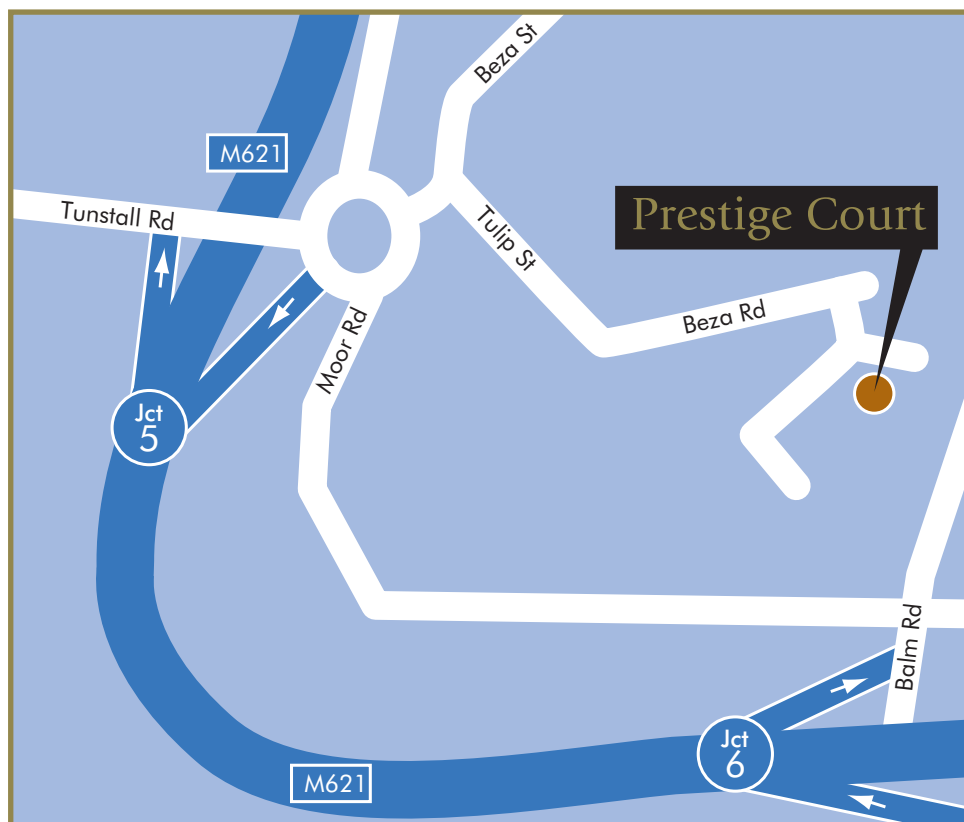

How to find us

- from M62 Join the M621 and then exit at J6. At the bottom of the slip road turn left and then take the first left (Moor Road). At mini roundabout follow Moor Road to the right and at the main roundabout take the last exit onto Beza Street. Turn immediately right onto Tulip Street and then follow the road round past the retail park which then becomes Beza Road. Prestige Court is on your left.
- from M1 Join the M621 and then exit at J5, turn right to Hunslet and at roundabout take 2nd exit onto Beza Street. Turn immediately right onto Tulip Street and then follow the road round past the retail park which then becomes Beza Road. Prestige Court is on your left.
- from Leeds City Centre Get onto the A61 (Hunslet Road) towards Wakefield and follow the signs for the M621 (turn right at the Angel's Wing/Ikon building). Follow the road for the M621/M1 but take the slip road off just before the motorway (the A653). At the roundabout take the first exit onto Beza Street. Turn immediately right onto Tulip Street and then follow the road round past the retail park which then becomes Beza Road. Prestige Court is on your left.